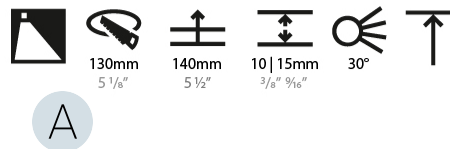

OPTICAL

Reflector°: 10
 Adjustability: Fixed

RATINGS AND CERTIFICATIONS

Certified By: Certified for North American Standards
 IP rating: IP20

126mm 4 15/16"

Ø 125mm 4 15/16"

Ø 139mm 5 1/2"

BIONIQ ROUND WALLWASH RECESSED