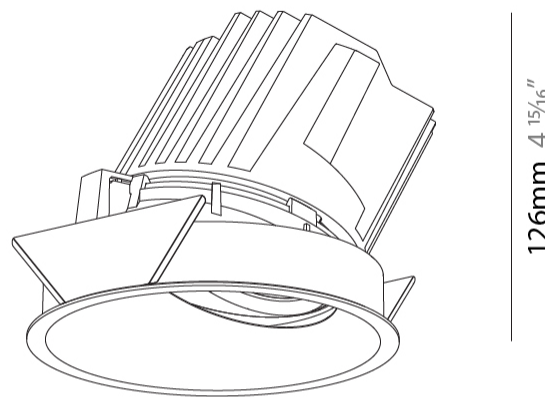

GENERAL

Series: Bioniq
 Subseries: Bioniq Round Wallwash
 Brand: Prolicht
 Division: Architectural
 Mounting Type: Recessed
 Mounting Location: Ceiling
 Subcategory: Wallwash

PHYSICAL

Shape: Round
 Diameter (mm): 139
 Diameter (in): 5 1/2
 Height (mm): 126
 Height (in): 4 15/16
 Ceiling Thickness (mm): 10 / 12.5 / 15
 Ceiling Thickness (in): 3/8 or 1/2 or 9/16
 Min. Recessing Depth (mm): 140
 Min. Recessing Depth (in): 5 1/2
 Light Distribution: Adjustable / Asymmetric
 Weight (kg): 0.811
 Weight (lbs): 1.79
 Fixture Finish: SSR / BKV / CWI / CRY / HAB / UFT / ITA / RUA / FTG / MYG / LOD / PUS / FRO / FUP / KIA / POP / BLS / SPG / MEY / GOH / GUM / CHC / COM / ABZ / JAG / OBR / MOS / ROR
 Fixture Material: Aluminum Die Cast
 Cut-out Measurements: 130mm / 5 1/8"

LED

Number of LEDs: 1
 Color Temperature (°K): 2700 / 3000 / 3500 / 4000
 Max. Delivered Lumen (lm): 690 / 760 / 823 / 840
 Nominal Lumen (lm): 960 / 1070 / 1156 / 1180
 CRI: >90 CRI
 Lamp Life (hrs): 50000

OPTICAL

Reflector°: 10
 Adjustability: Fixed

RATINGS AND CERTIFICATIONS

Certified By: Certified for North American Standards
 IP rating: IP20

126mm 4 15/16"

Ø 125mm 4 15/16"

Ø 139mm 5 1/2"

BIONIQ ROUND WALLWASH RECESSED

GENERAL

Series: Bioniq
 Subseries: Bioniq Round Pinhole
 Brand: Prolight
 Division: Architectural
 Mounting Type: Recessed
 Mounting Location: Ceiling
 Subcategory: Downlight

PHYSICAL

Shape: Round
 Diameter (mm): 139
 Diameter (in): 5 1/2
 Height (mm): 126
 Height (in): 4 15/16
 Ceiling Thickness (mm): 10 / 12.5 / 15
 Ceiling Thickness (in): 3/8 or 1/2 or 9/16
 Min. Recessing Depth (mm): 140
 Min. Recessing Depth (in): 5 1/2
 Light Distribution: Adjustable / Downlight
 Weight (kg): 0.86
 Weight (lbs): 1.9
 Fixture Finish: SSR / BKV / CWI / CRY / HAB / UFT / ITA / RUA / FTG / MYG / LOD / PUS / FRO / FUP / KIA / POP / BLS / SPG / MEY / GOH / GUM / CHC / COM / ABZ / JAG / OBR / MOS / ROR
 Fixture Material: Aluminum Die Cast
 Cut-out Measurements: 130mm / 5 1/8"